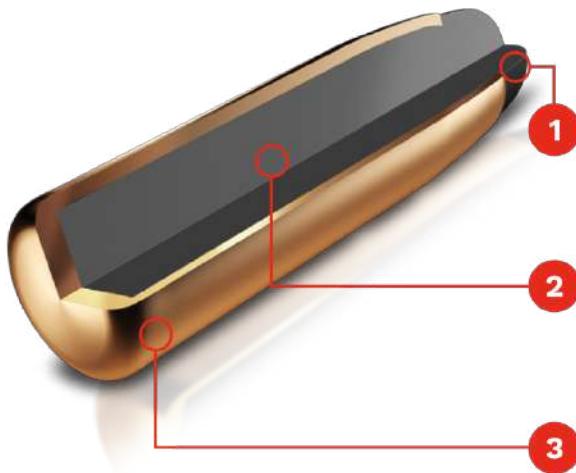

**CENTREFIRE RIFLE
CARTRIDGES**

GECO SOFTPOINT

GECO 7x57 R SOFTPOINT 10,7g

| | |
|------------------------|--|
| Item no: | 2123355 |
| Bullet type: | SP |
| Bullet Weight: | 10.7 g / 165 gr |
| Barrell Length: | 600 mm |
| Ballistic Coefficient: | 0.360 |
| Caliber: | 7x57 R |
| Unit size: | 20 |
| Lead: | Yes |
| Recoil: | Light |
| Usage for: | Light Game Medium Game Heavy Game |

DESCRIPTION

GECO SOFTPOINT is universally applicable and able to cope with almost any hunting situation.

BALLISTIC DATA

Metric

| Velocity | | Energy | | Zero Range | | |
|------------|------------|----------|-------------|------------|--------------|------------------|
| V0 [m/s] | 750 | E0 [J] | 3009 | | 100m | MRD* 154m |
| V50 [m/s] | 711 | E50 [J] | 2705 | 50m | -0.1 | 1.9 |
| V100 [m/s] | 673 | E100 [J] | 2423 | 100m | ∅ | 4 |
| V150 [m/s] | 636 | E150 [J] | 2164 | 150m | -5.4 | 0.6 |
| V200 [m/s] | 600 | E200 [J] | 1926 | 200m | -16.8 | -8.9 |
| V250 [m/s] | 566 | E250 [J] | 1714 | 250m | -35.1 | -25.2 |
| V300 [m/s] | 533 | E300 [J] | 1520 | 300m | -61 | -49.1 |

Imperial

| Velocity | | Energy | | Zero Range | | |
|-------------|-------------|---------------|-------------|------------|---------------|--------------------|
| V0 [ft/s] | 2461 | E0 [ft/lbs] | 2220 | | 100yds | MRD* 169yds |
| V50 [ft/s] | 2342 | E50 [ft/lbs] | 2011 | 50yds | -0.2 | 0.6 |
| V100 [ft/s] | 2228 | E100 [ft/lbs] | 1820 | 100yds | ∅ | 1.6 |
| V150 [ft/s] | 2116 | E150 [ft/lbs] | 1642 | 150yds | -1.5 | 0.8 |
| V200 [ft/s] | 2009 | E200 [ft/lbs] | 1480 | 200yds | -5 | -1.9 |
| V250 [ft/s] | 1904 | E250 [ft/lbs] | 1329 | 250yds | -10.7 | -6.8 |
| V300 [ft/s] | 1803 | E300 [ft/lbs] | 1192 | 300yds | -18.7 | -14 |

Bullet construction of GECO SOFTPOINT

- 1 GECO CLASSIC TIP:**
For safe deformation and stabilit
- 2 GECO LEAD CORE:**
For a well-balanced performance
- 3 GECO TS JACKET:**
For precision and barrel protection